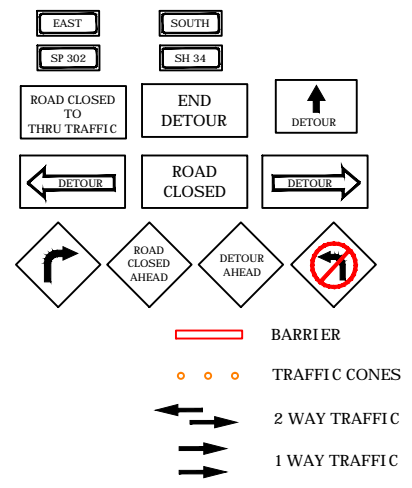

NOTE: COVER EXISTING ROUTE MARKER SIGNS.

REVISED 8/12/2014

TRAFFIC CONTROL PLAN HALLOWEEN ON THE SQUARE GREENVILLE EVENT

City of Greenville - 2315 Johnson Street - Greenville, Texas - 75401

TRAFFIC CONTROL PLAN		CITY OF GREENVILLE PUBLIC WORKS DEPARTMENT	
SCALE:	ENGINEER:	CHECKER:	SHEET #
DRAWN: K. Colbert			1 of 2
DATE: 6/02/08		DRAWING NO. 11058	